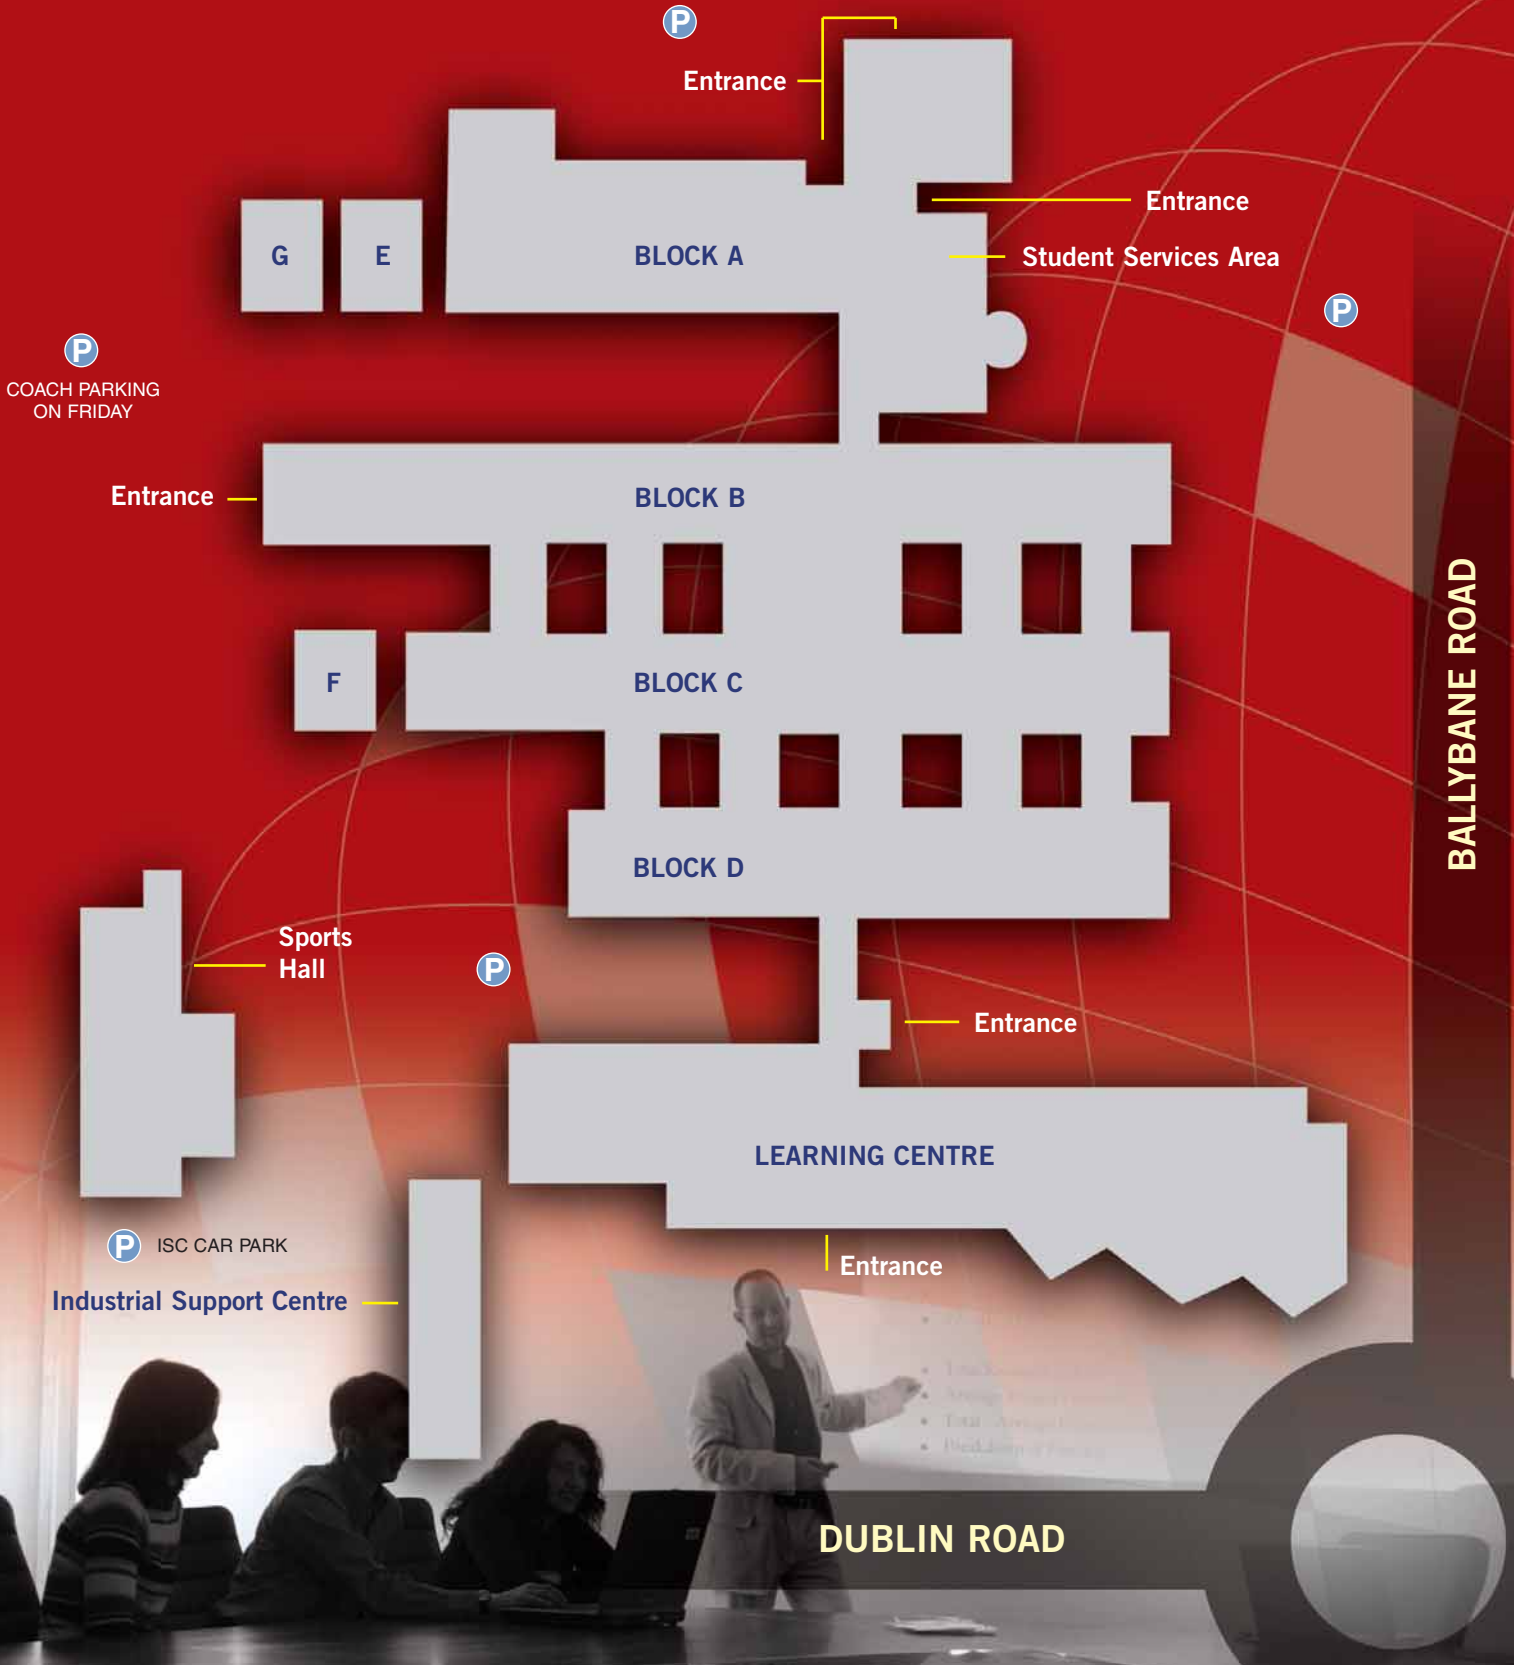

GMIT

GALWAY-MAYO INSTITUTE OF TECHNOLOGY
INSTITIÚID TEICNEOLAÍOCHTA NA GAILLIMHE-MAIGH EO

CAMPUS MAP

Welcome to Galway-Mayo Institute of Technology

Dublin Road Campus

HELPFUL HINTS & USEFUL LOCATIONS

Room Numbers

100 - 199	Ground Floor Block A
200 - 299	First Floor Block A
300 - 399	Ground Floor Block B
400 - 499	First Floor Block B
500 - 599	Ground Floor Block C
600 - 699	First Floor Block C
700 - 799	Ground Floor Block D
800 - 899	First Floor Block D
900 - 949	Lower Ground Floor Learning Centre
950 - 999	Ground Floor Learning Centre
1000 - 1049	First Floor Learning Centre
1050 - 1099	Second Floor Learning Centre

In Emergency

The Health Unit	Located in the Student Services Area
Caretakers Office	First Floor Block B Room 439
Safety Officer	2nd Floor Learning Centre

WHERE CAN I FIND?

Student Services Area	Student Health Centre Student Services Office Student President Office Student Vice President Office Entertainments Officer Shop AIB & Bank of Ireland Student Photocopier Chaplain Counsellor Meditation Room
The Canteen	Ground Floor Between Blocks B & C
Cash Points / ATM	AIB & Bank of Ireland in Canteen
Receptions	Ground Floor Learning Centre Ground Floor Block A
Access Office	Ground Floor Block A Room 170
Accommodation Office	First Floor Block B Room 428
Adult Education Office	Ground Floor Block A near Reception
The Library	Ground & First Floor in the Learning Centre
IT Centre	Lower Ground Floor in the Learning Centre
Examinations Office	Ground Floor Block A Room 111
Academic Affairs Office	Ground Floor Block A Opposite Reception
The Fitness Suite	Upstairs in the Sports Hall
Student Common Room	Ground Floor between Blocks A & B
Theatre 1000	Ground Floor Learning Centre Room 1000
Sports Pitches	Opposite the Learning Centre across Dublin Road
Changing Rooms	White Building at side of Pitches